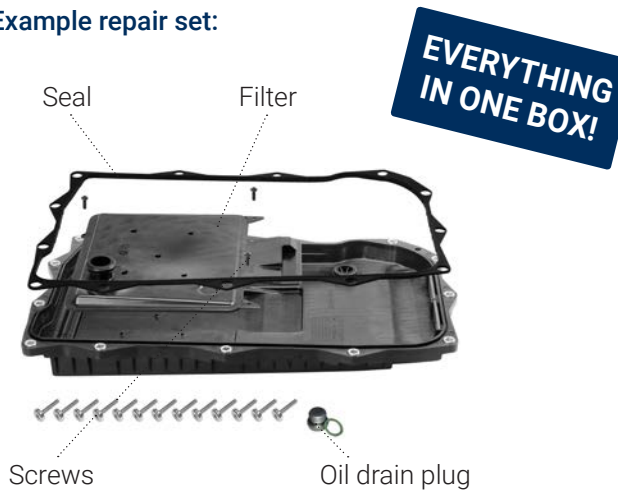

Example repair set:

THE SUM OF ALL PARTS

- › Gear filter kits
- › Timing chain sets
- › PDC sensors and EGR kits
- › Filter and coupling sets
- › ...and lots more.

The sum of all parts

The EXPERT KITS+ Program is one of the most extensive in the market and now contains more than 4,000 different repair sets.