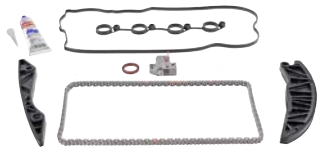

EXPERT KITS+ PRODUCTS

The right solution whatever the application

Selected examples from our EXPERT KITS+ range:

EGR valve | V10-63-0083

- › EGR valve
- › EGR cooler
- › Seals

Parts kit, automatic transmission oil change | V30-2254

- › Transmission oil
- › Seal
- › Seal ring
- › Plug housing
- › and lots more

Timing chain kit | A52-10001

- › Timing chain
- › Guides
- › Sealing compound
- › Seal
- › Tensioner
- › and lots more

OUR CATALOGUE